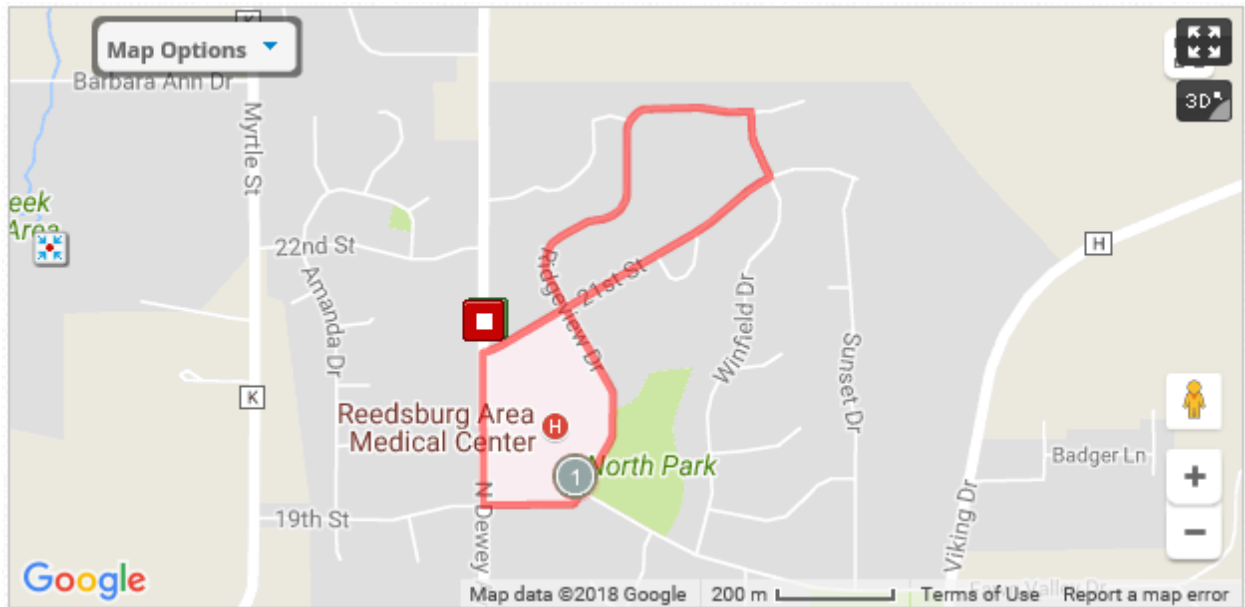

Walking Route One:

0.6 mi route beginning at the corner of 19th & N. Dewey Ave...Begin on N. Dewey Ave., Right on 21st St., Right on Ridgeview Dr., Right on 19th St., finish at starting point.

Walking Route Two:

1.33 mi route beginning at the corner of 21st & N. Dewey Ave. Begin on 21st St., Left on Ridgeview Dr., Right on Winfield Dr., Right on 21st St., Left on Ridgeview Dr., Right on 19th St., Right on N. Dewey Ave, finish at starting point.

Walking Route Three:

1.06 mi. route beginning at corner of 21st St. & Ridgeview Dr...Begin on 21st St., Right on Winfield Dr., Right on 19th St., Right on Ridgeview Dr., finish at starting point.